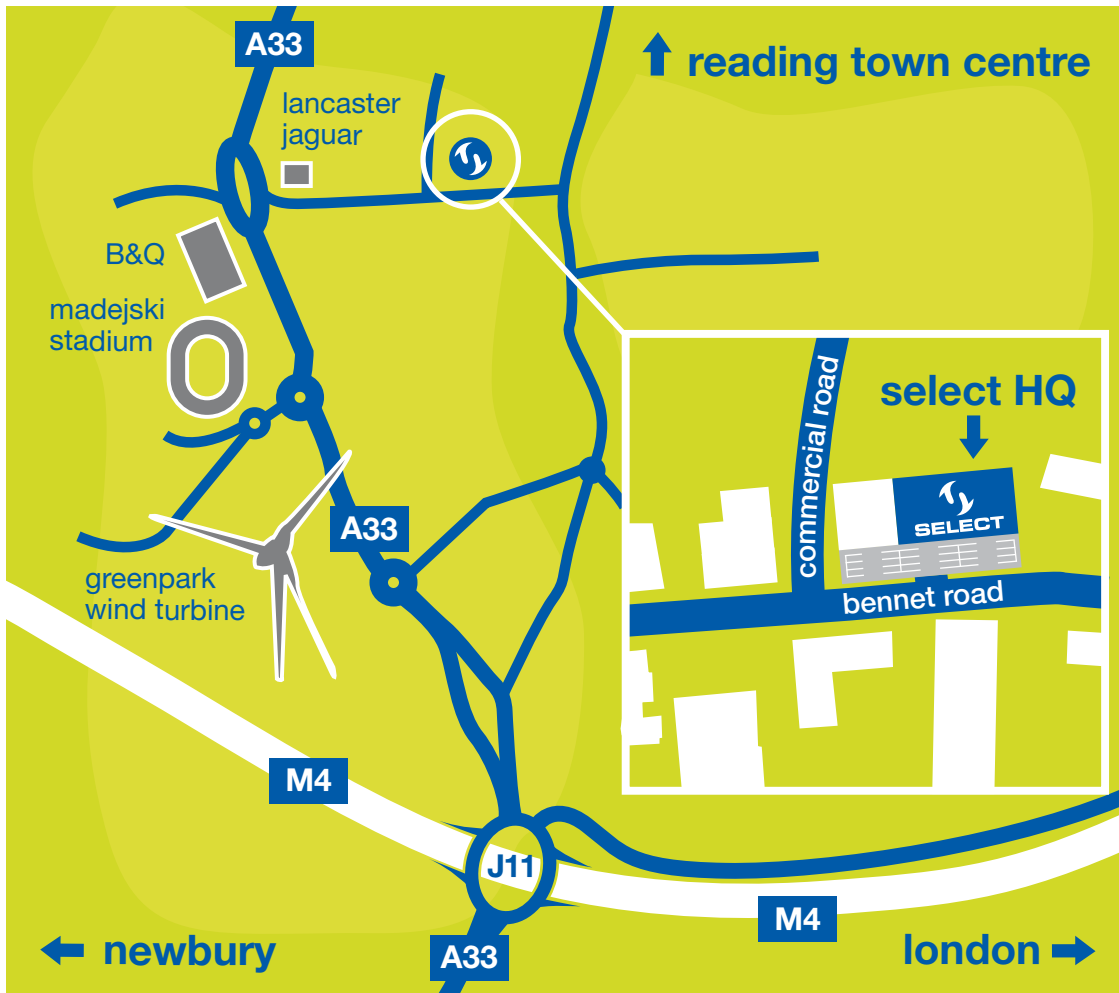

directions

directions from M4 J11

At Junction 11 (sign posted Reading Central, Reading South and Basingstoke) follow the A33 (northbound) towards Reading and continue straight over the next two roundabouts. At the third roundabout (just past B&Q which is on your left) take the 4th exit (Lancaster Jaguar will be on your left) and continue into Bennet Road. Select Environmental Group is based approximately 400 metres on your left just past Commercial Road.